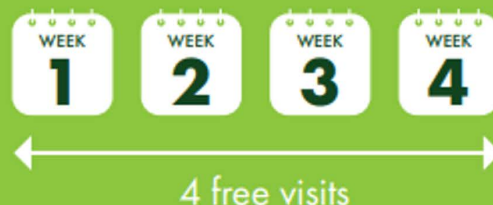

Household DIY waste (free limits)

After these limits charges apply:

Maximum 100L

4 x 25 litre bags per visit **FREE**

4 visits per 4 weeks

All trade waste must be paid for

Prices will be determined by site staff and are not negotiable. Card payment only.